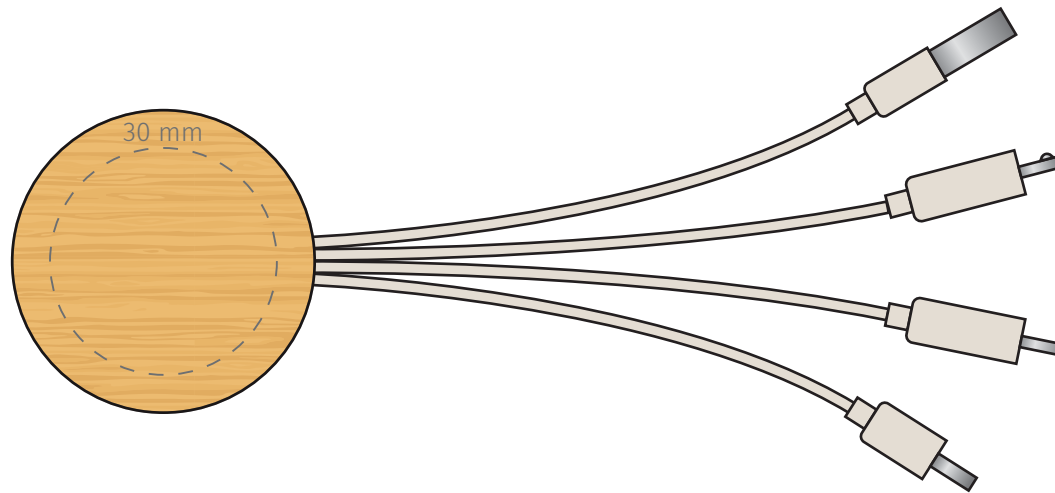

TEMPLATE:
■ LUNA CHARGING CABLE

Item shown at 100% actual size when viewed on A4 paper

BRANDING - Engrave, Pad

Max branding area 30 mm dia